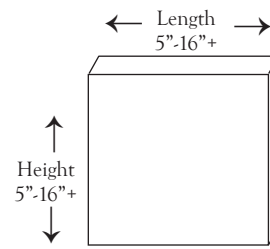

## Natural Stone Thin Veneer

**Ledgestone**  
Thickness 1/2'-2"

**Corners**

**Random Stone**  
Thickness 1/2'-2"

**Building Stone**  
Thickness 1/2'-2"

## Full Size Stone

**Ledgestone**  
Thickness 3'-5"

**Random Stone**  
Thickness 3'-5"

**Building Stone**  
Thickness 3'-5"