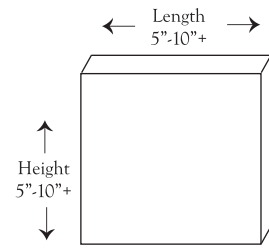

## Natural Stone Thin Veneer

**Ledgestone**  
Thickness 1/2'-2"

**Corners**

**Random Stone**  
Thickness 1/2'-2"

**Building Stone**  
Thickness 1/2'-2"

## Full Size Stone

**Ledgestone**  
Thickness 3'-5"

**Random Stone**  
Thickness 3'-5"

**Building Stone**  
Thickness 3'-5"